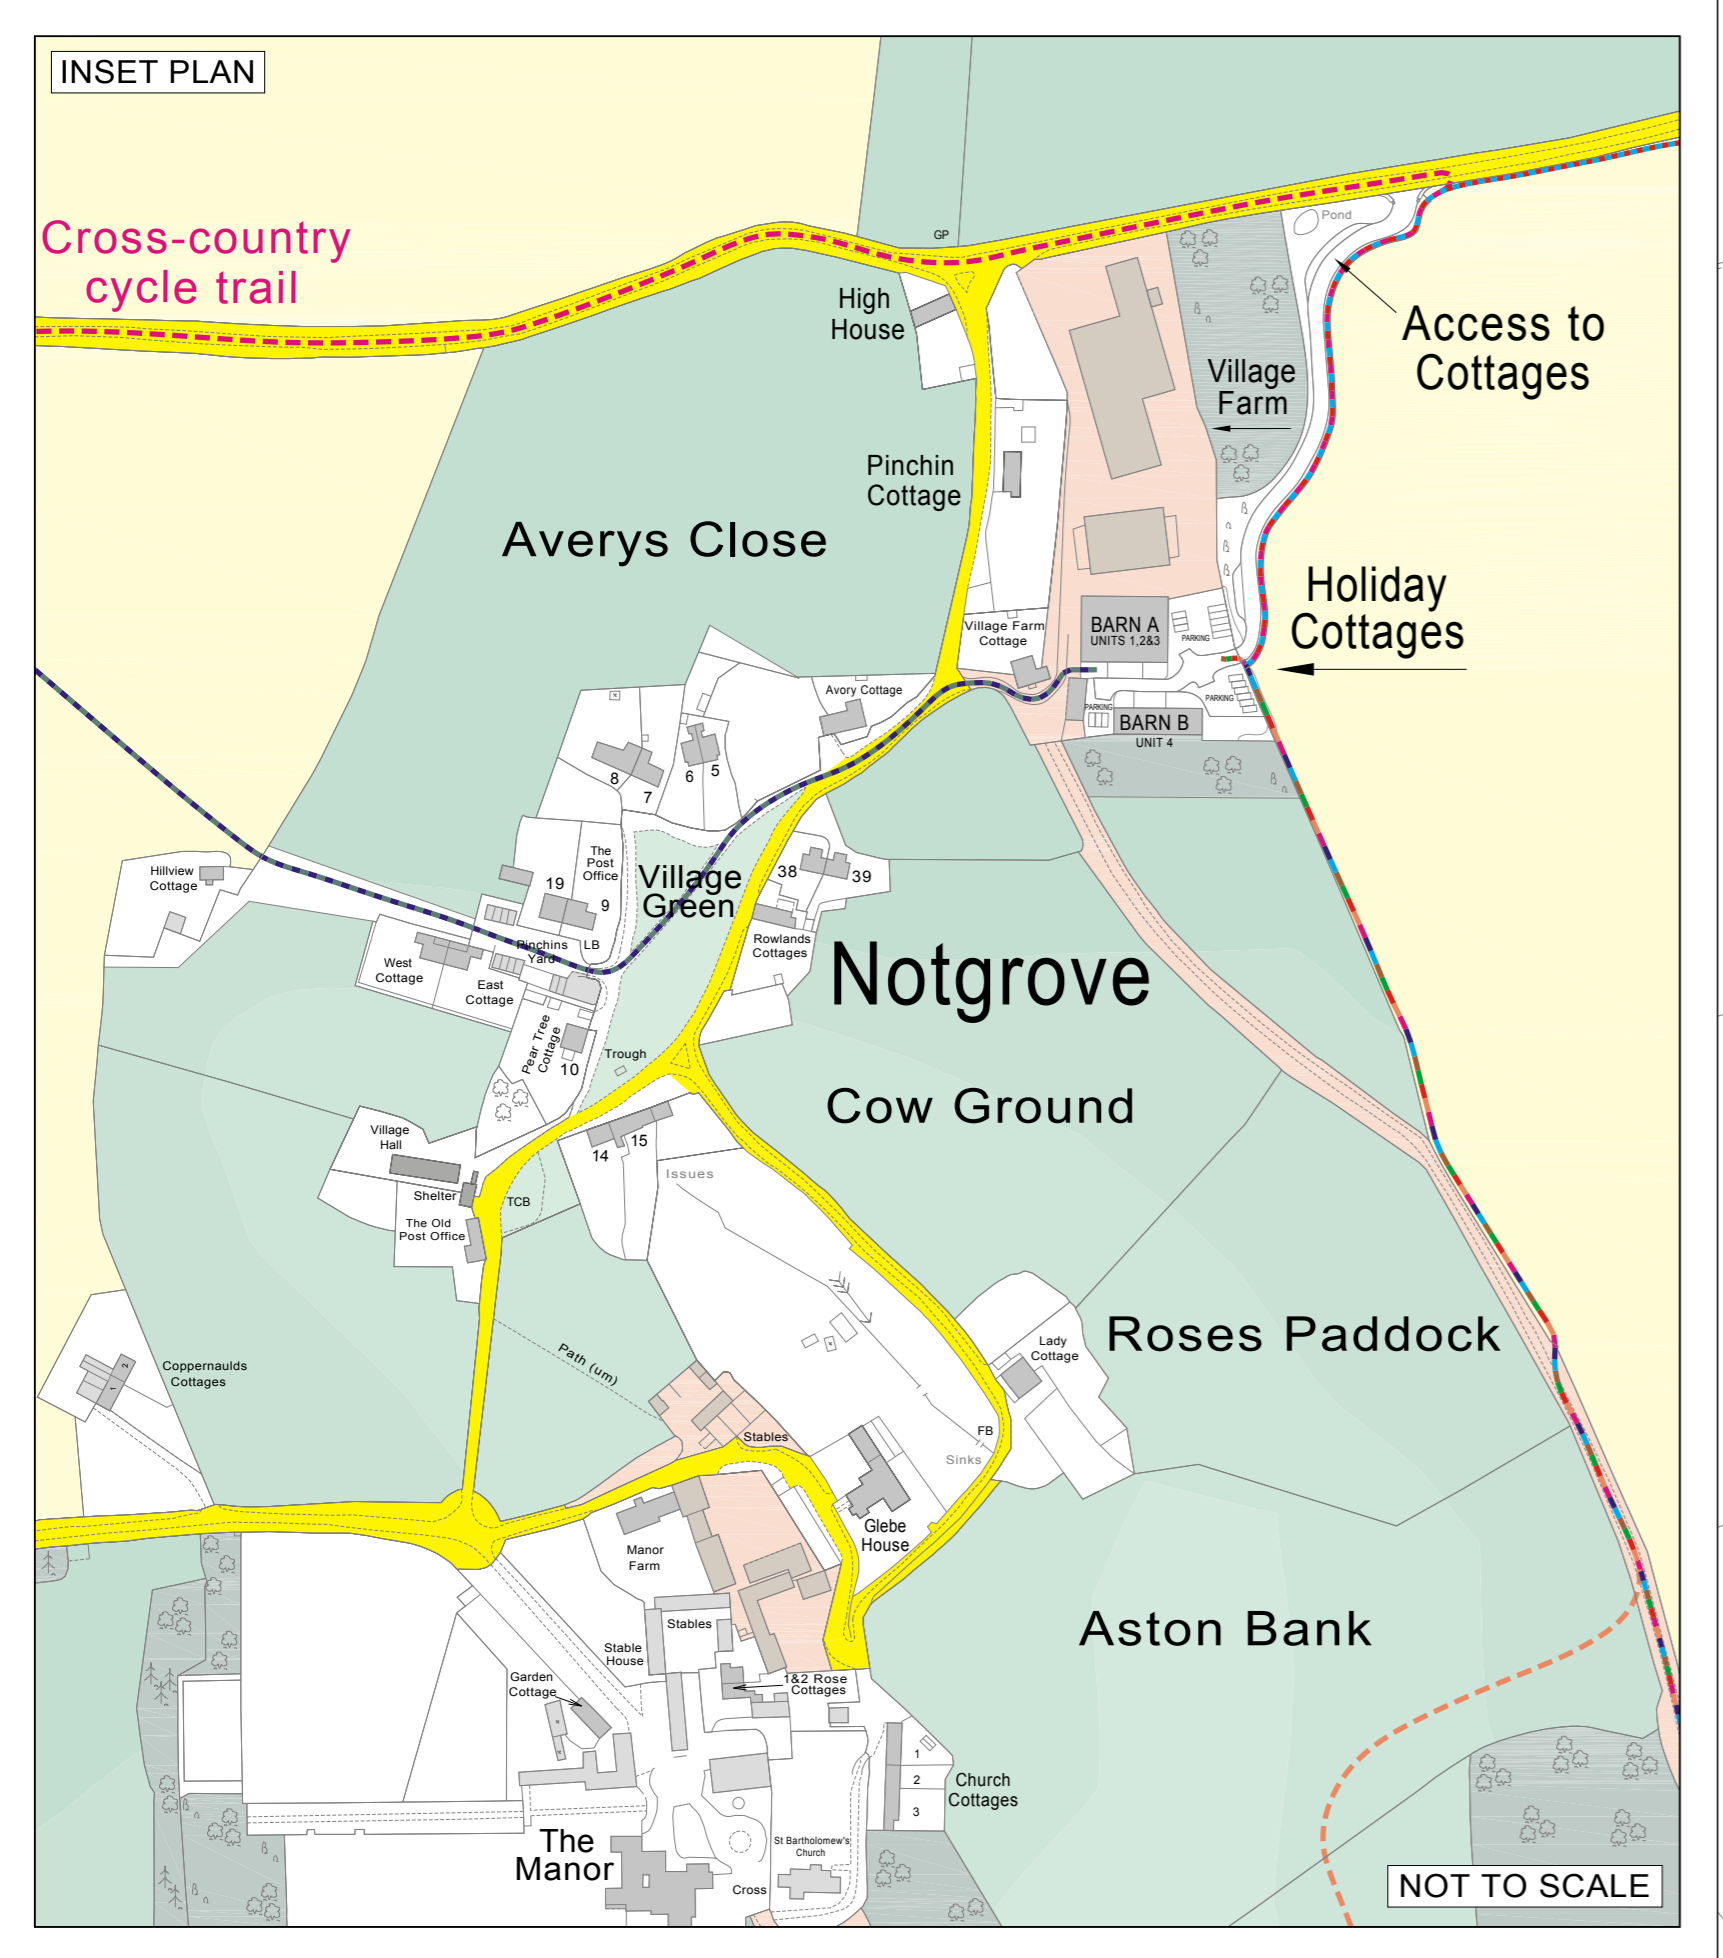

- Footpaths**
- Brandiron Hike
 - Folly Stroll
 - The Plough Stagger
 - Puttinfarn Potter
 - Scholars loop
 - Shrubs Strutt
 - Wainway Wander
 - Cross-country cycle trail

**NOTGROVE FARMS
DRAFT PLAN**

N

**NOT TO SCALE
WESSEX HOUSE
WIMBORNE
DORSET BH21 1PB**
Tel: +44 (0) 1202 856800

Produced By The Cartographic & Design Team,
Wessex House, Wimborne, Dorset BH21 1PB. Tel: (01202) 856800
MCL/PDF REFERENCE: 17896/NOTGROVES | DATE PRODUCED: 13/03/13
NOTE - Reproduced from the Ordnance Survey Map with the permission of the
Controller of H.M. Stationery Office.
© Crown copyright licence number 100024244 Savills (UK) Ltd.
NOTE - Published for the purposes of identification only and although believed to be
correct, its accuracy is not guaranteed.