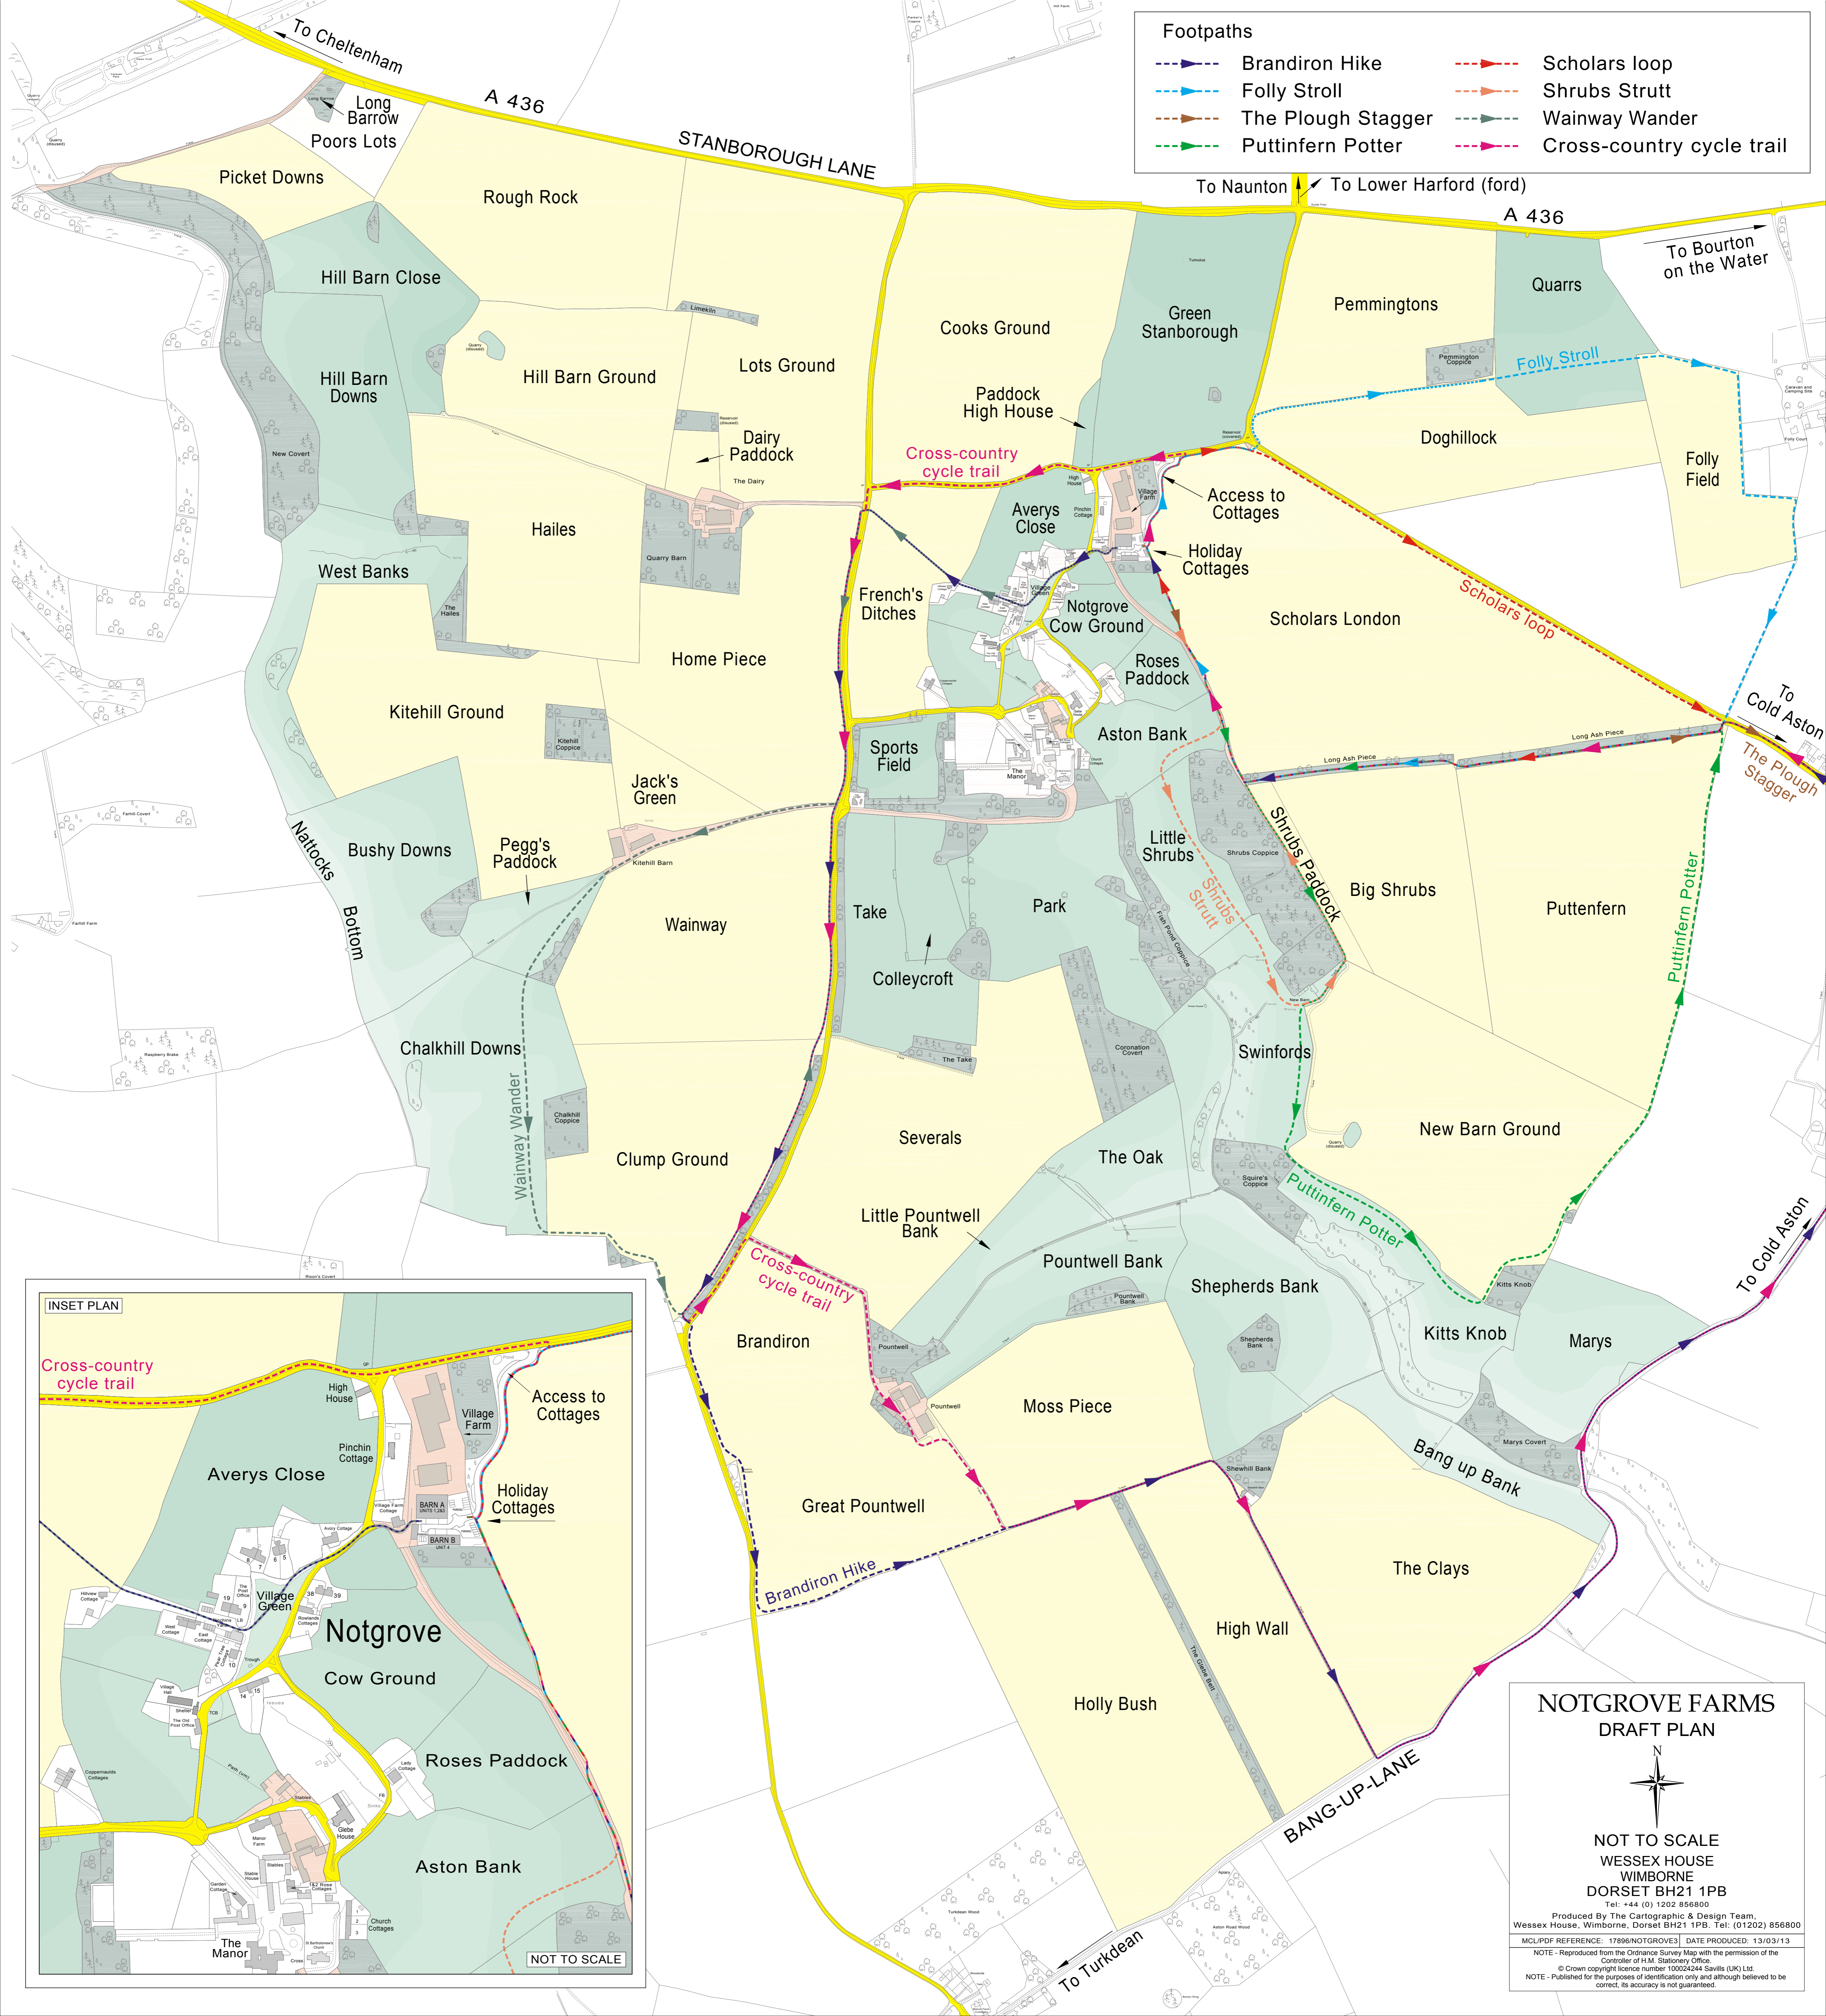

- Footpaths**
- Brandiron Hike
 - Folly Stroll
 - The Plough Stagger
 - Puttinfarn Potter
 - Scholars loop
 - Shrubs Strutt
 - Wainway Wander
 - Cross-country cycle trail

**NOTGROVE FARMS
DRAFT PLAN**

N

**NOT TO SCALE
WESSEX HOUSE
WIMBORNE
DORSET BH21 1PB**
Tel: +44 (0) 1202 856800

Produced By The Cartographic & Design Team,
Wessex House, Wimborne, Dorset BH21 1PB. Tel: (01202) 856800
MCL/PDF REFERENCE: 17896/NOTGROVES | DATE PRODUCED: 13/03/13
NOTE - Reproduced from the Ordnance Survey Map with the permission of the
Controller of H.M. Stationery Office.
© Crown copyright licence number 100024244 Savills (UK) Ltd.
NOTE - Published for the purposes of identification only and although believed to be
correct, its accuracy is not guaranteed.