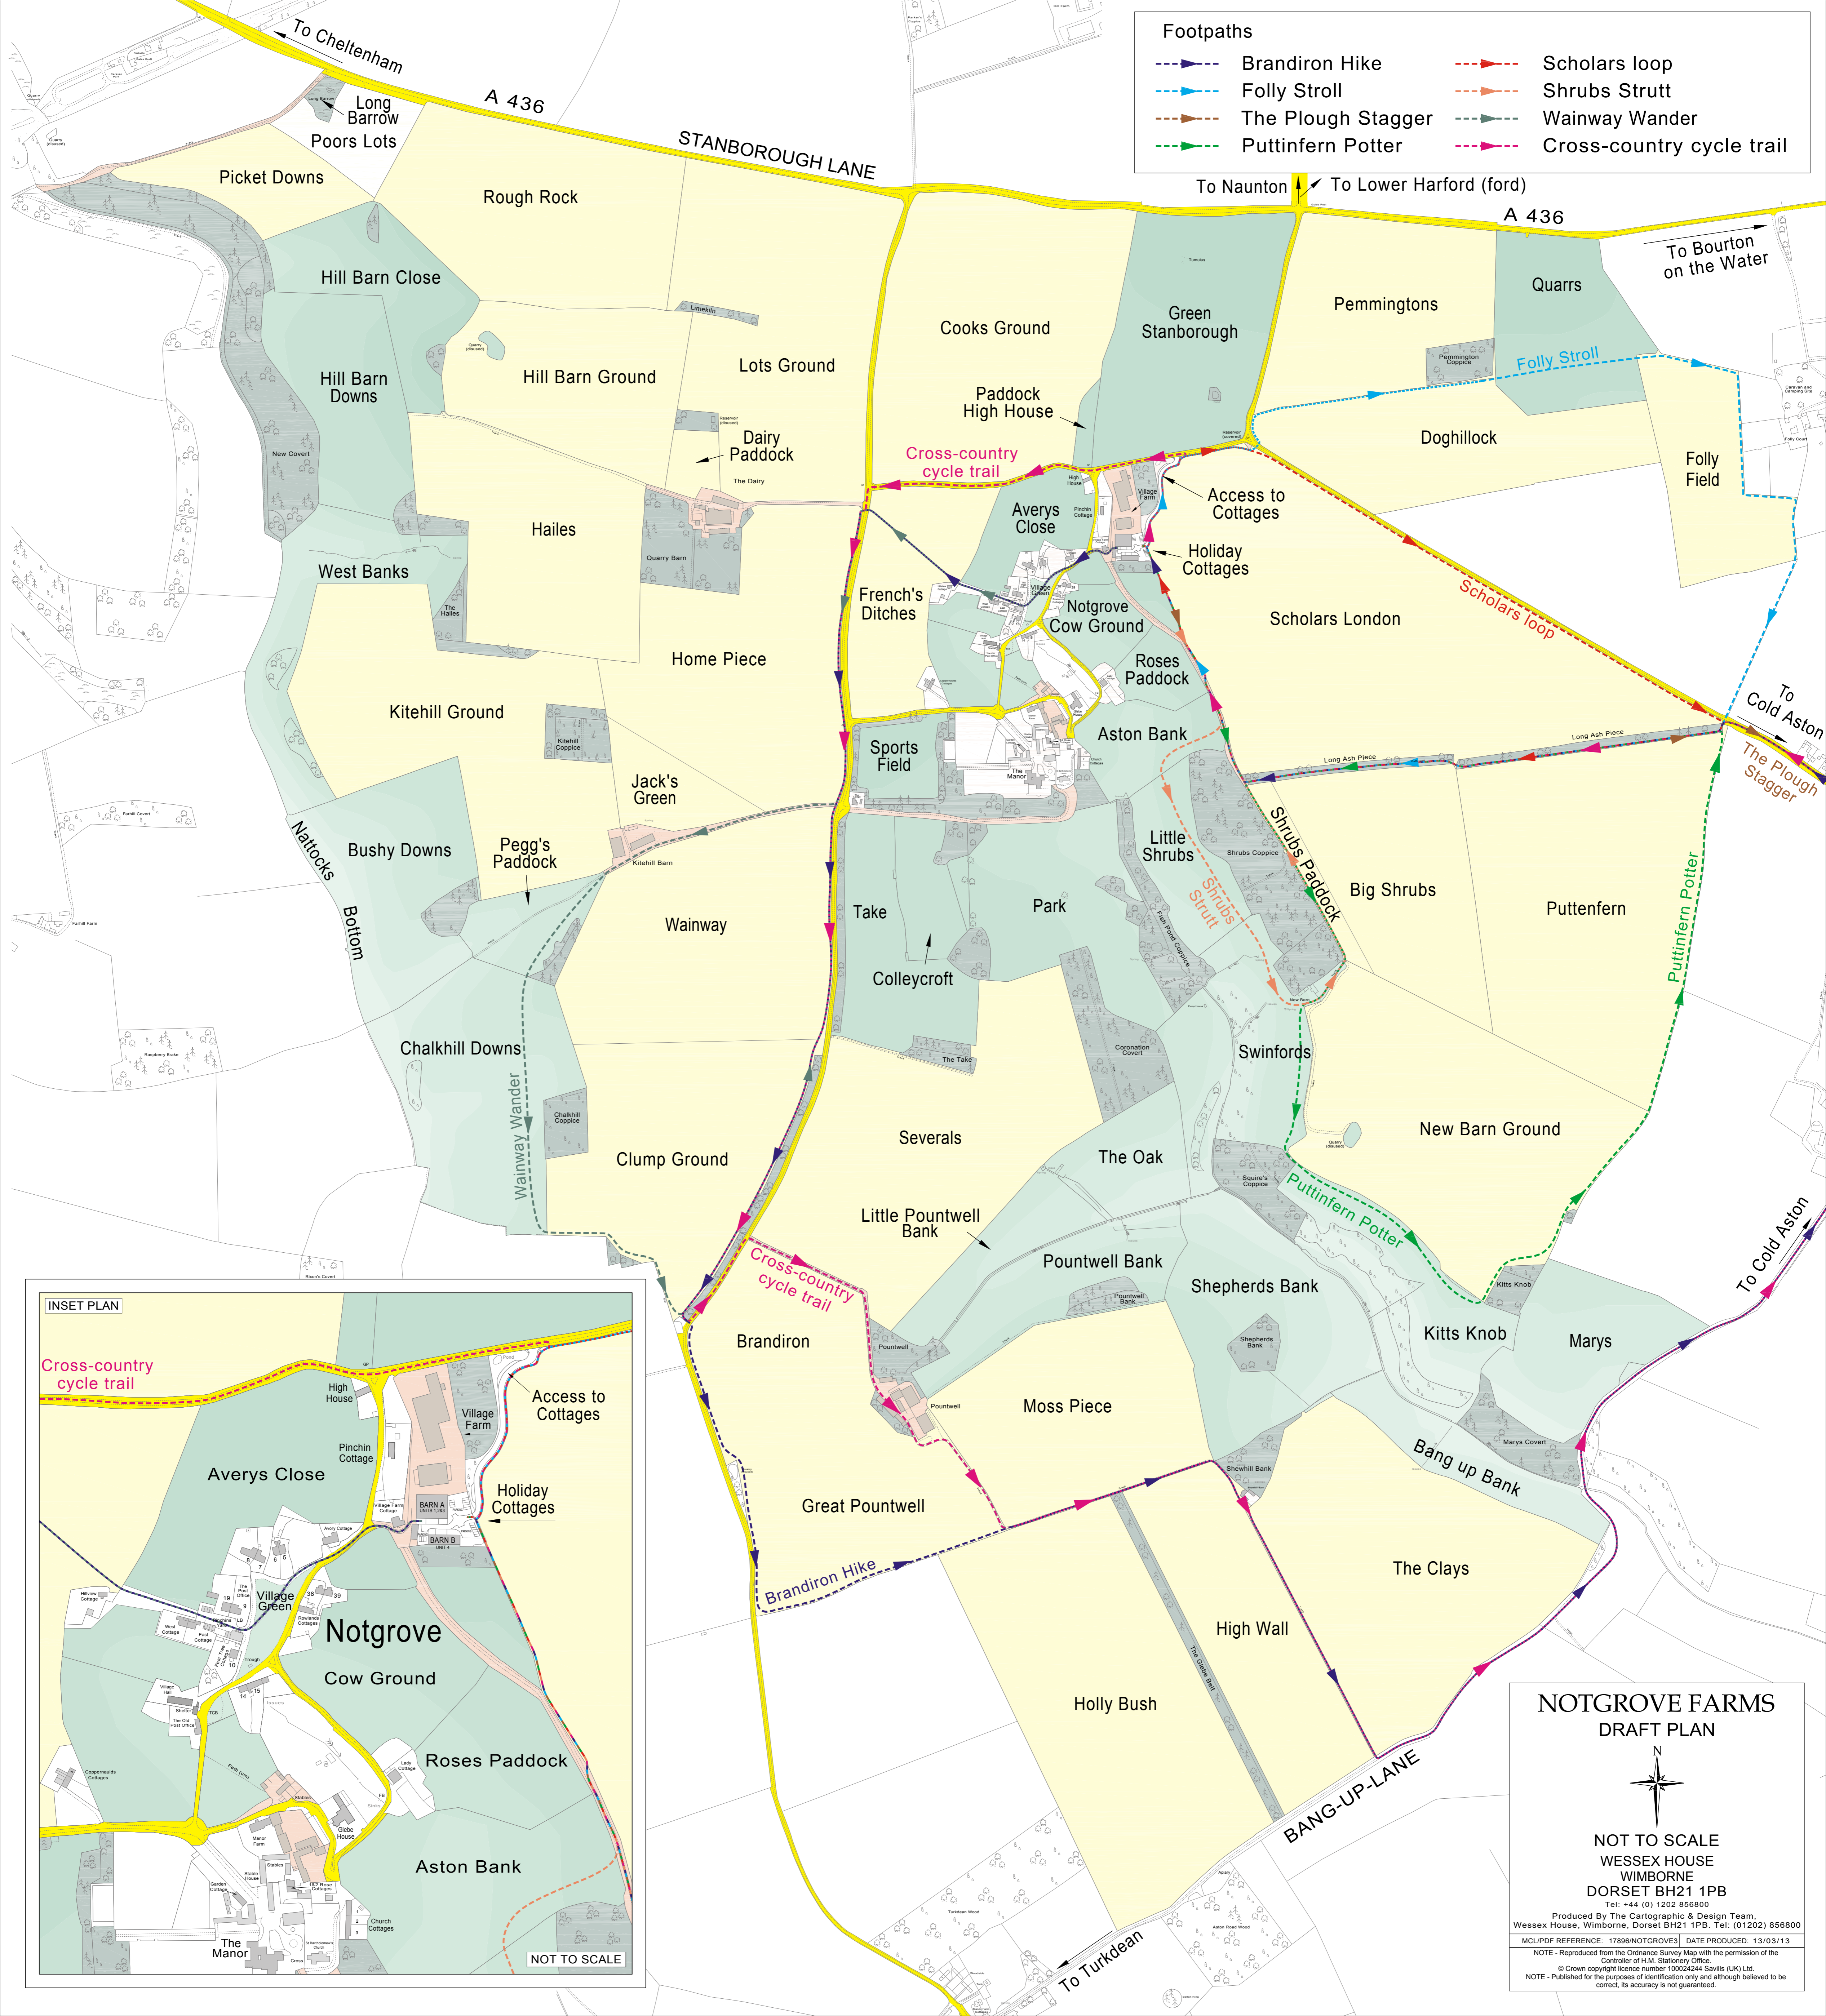

- Footpaths**
- Brandiron Hike
  - Folly Stroll
  - The Plough Stagger
  - Puttinfarn Potter
  - Scholars loop
  - Shrubs Strutt
  - Wainway Wander
  - Cross-country cycle trail

**NOTGROVE FARMS  
DRAFT PLAN**

N

**NOT TO SCALE**  
**WESSEX HOUSE**  
**WIMBORNE**  
**DORSET BH21 1PB**  
 Tel: +44 (0) 1202 856800

Produced By The Cartographic & Design Team,  
 Wessex House, Wimborne, Dorset BH21 1PB. Tel: (01202) 856800  
 MCL/PDF REFERENCE: 17896/NOTGROVES | DATE PRODUCED: 13/03/13  
 NOTE - Reproduced from the Ordnance Survey Map with the permission of the  
 Controller of H.M. Stationery Office.  
 © Crown copyright licence number 100024244 Savills (UK) Ltd.  
 NOTE - Published for the purposes of identification only and although believed to be  
 correct, its accuracy is not guaranteed.